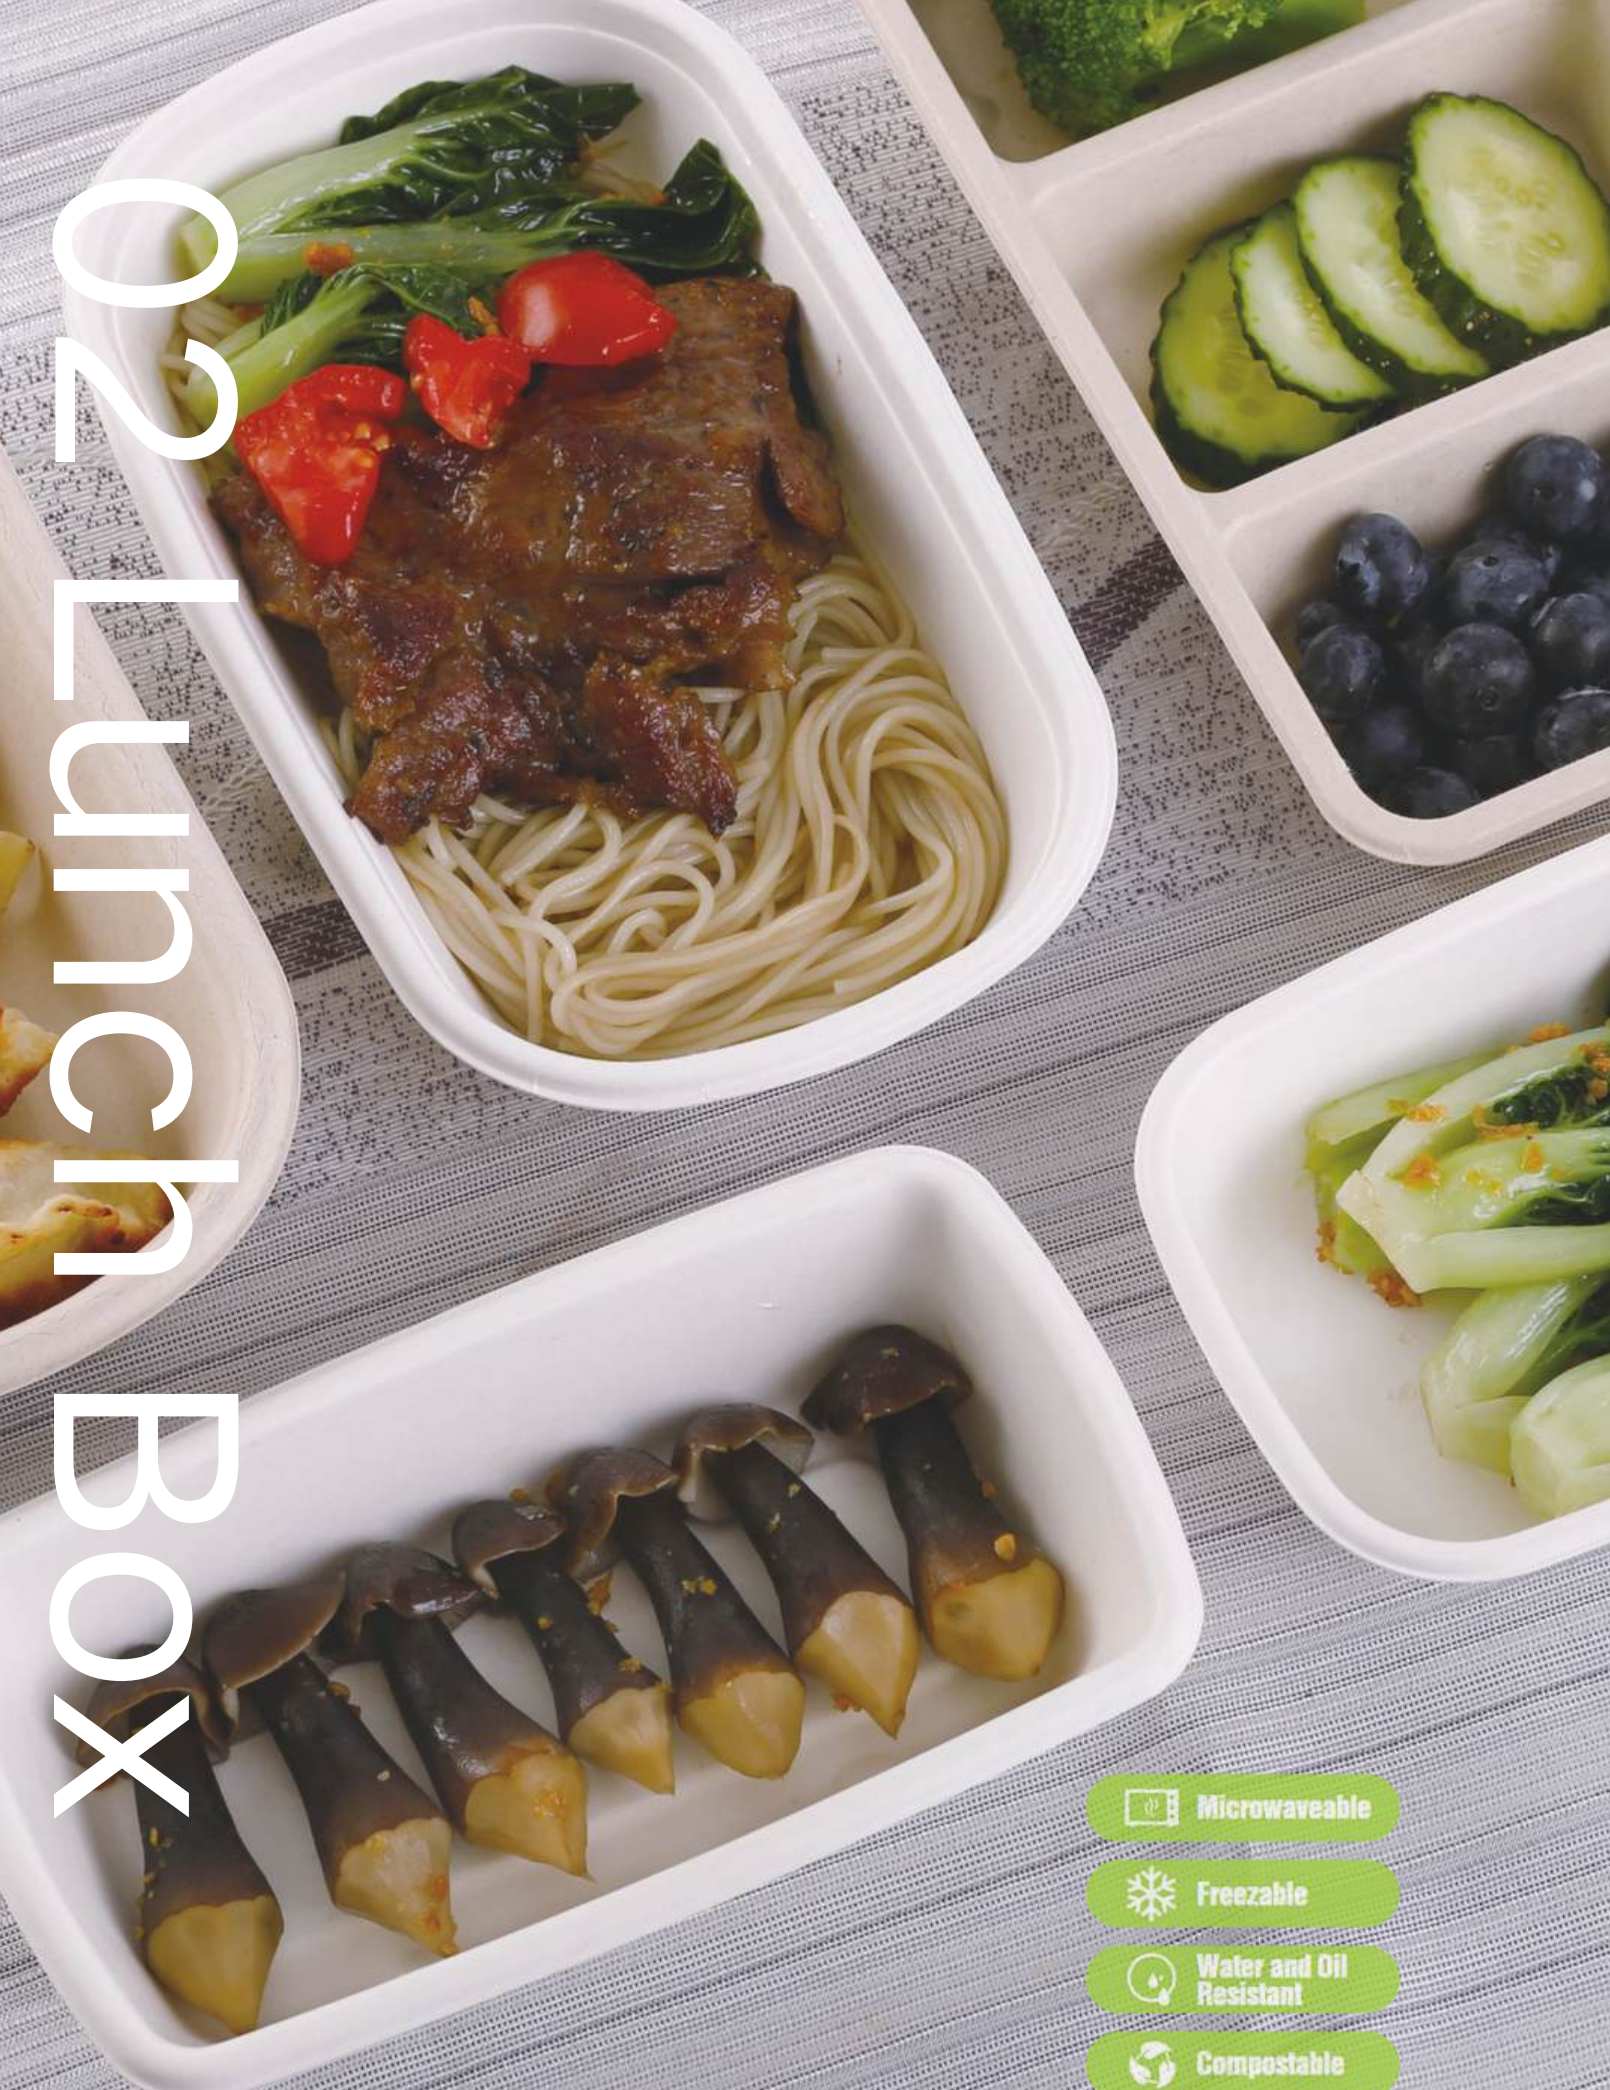

L-R-C-C

Airline Children's Meal Set
Total: 102g
Bottom Qty/box: 300pcs/box
Inner Box Temperature Range: -20°C~230°C
Outer Box Size: 272 × 255 × 26mm

02 Lunch Box

Microwaveable

Freezable

Water and Oil Resistant